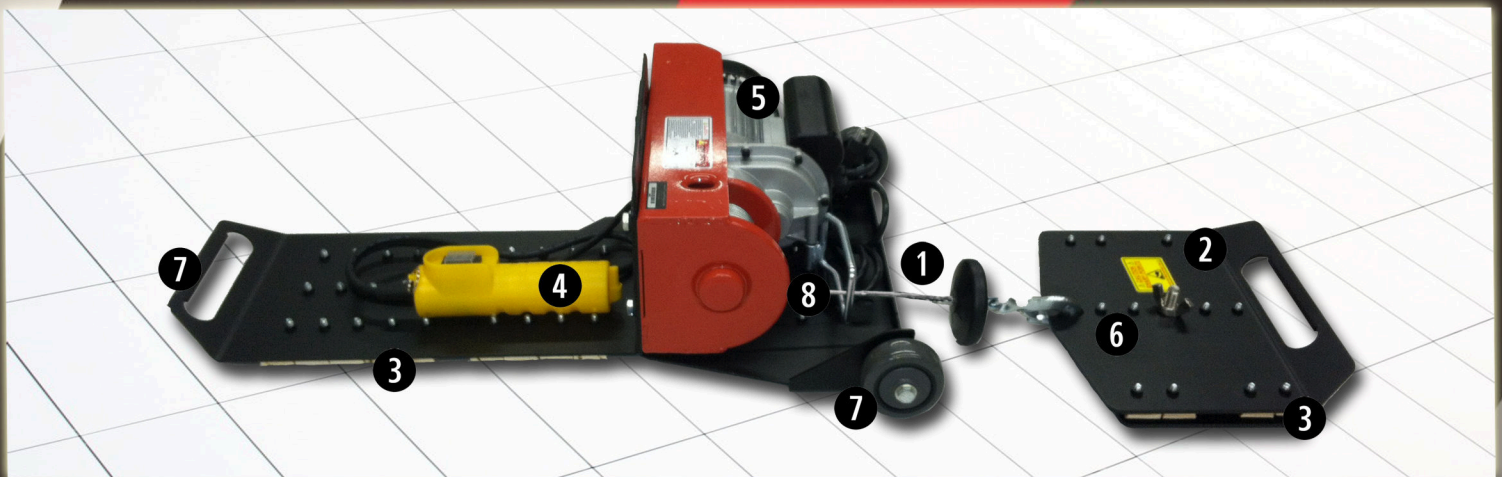

TOUGH GLUE DOWN CARPET TAKE UP MADE EASY

SPECIFICATIONS

- 1 40ft Aircraft Grade high carbon cable.
- 2 10 Gauge powdercoated steel construction.
- 3 Uses ordinary tack strip for gripping power.No expensive replacement parts to purchase. Easy maintenance with supplies you have.
- 4 Hand control with five foot cable.
Manufactured and assembled in the USA.
- 5 120v fan cooled motor pulls at a rate of over 33ft per minute. Stops pulling at 1/4 cable capacity.
- 6 Restrictor plate ensures pull plate will always remain attached to carpet.
- 7 Handle and wheels make it easy to manuever and transport. Weighs about the same as a bucket of glue.
- 8 Automatic line safety stop.